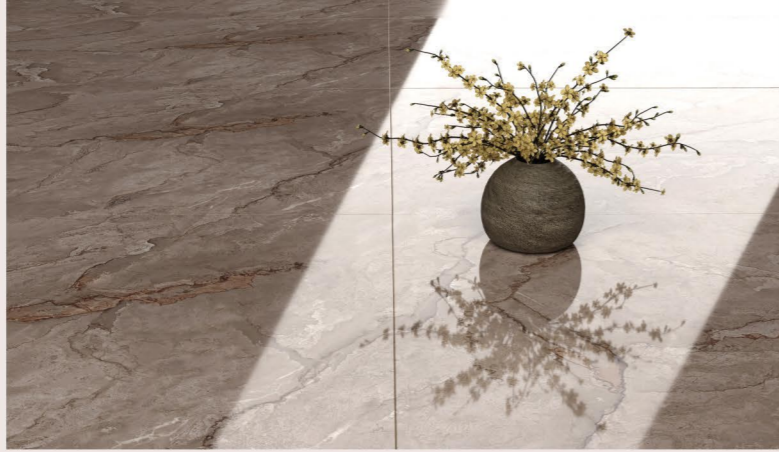

Theory of Finish/Size

Capturing the rhythm of light
and reflection.

We believe that the right finish can change the very dimension of a room. By pairing a high-definition glossy glaze with the versatile 600X1200mm size, we create surfaces that play with light and shadow. It is an exploration of geometry that offers both a stable foundation and an expansive, radiant atmosphere.

www.coverstone.in