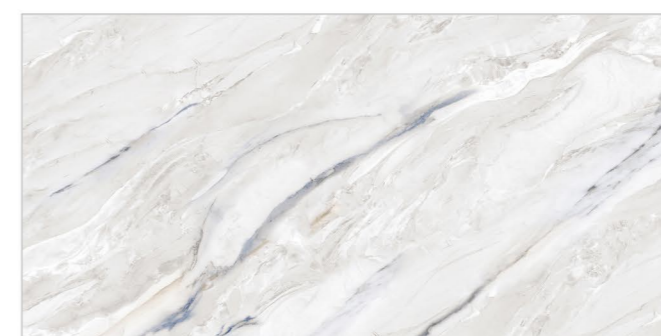

ENDLESS ARC AZUL