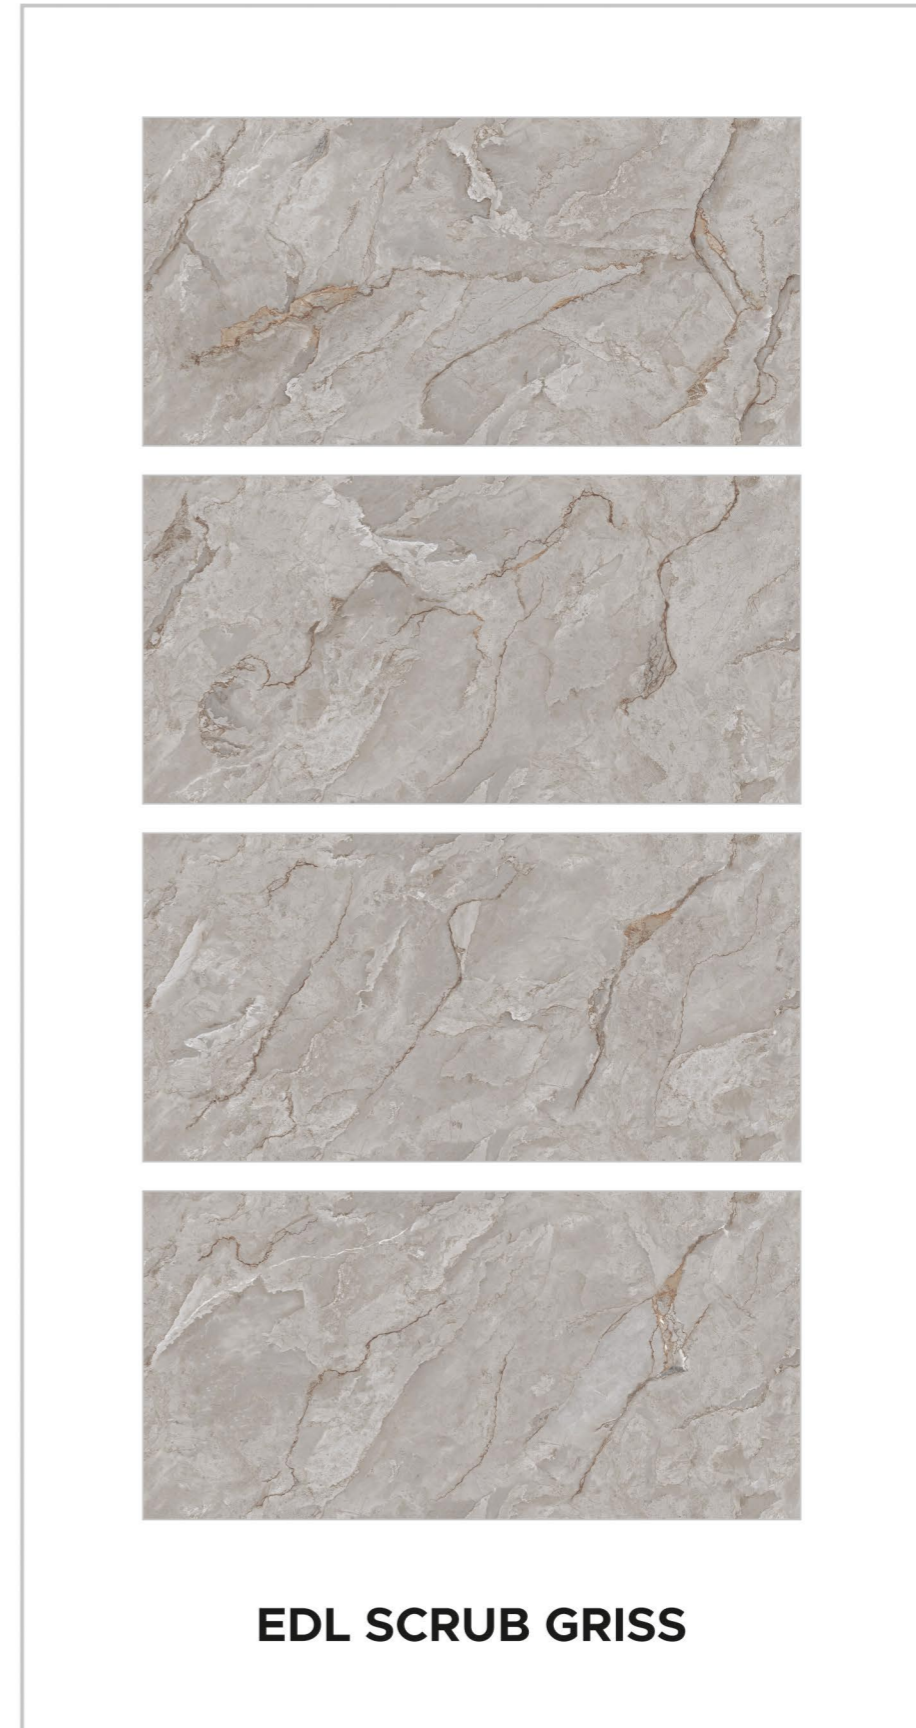

RANDOM : 03

EDL PENTALIC SILVER

RANDOM : 04

RANDOM : 04

**600x
1200mm**

**FINISH :
GLOSSY
THICKNESS
09 MM**

RANDOM : 04

EDL SCRUB NATURAL